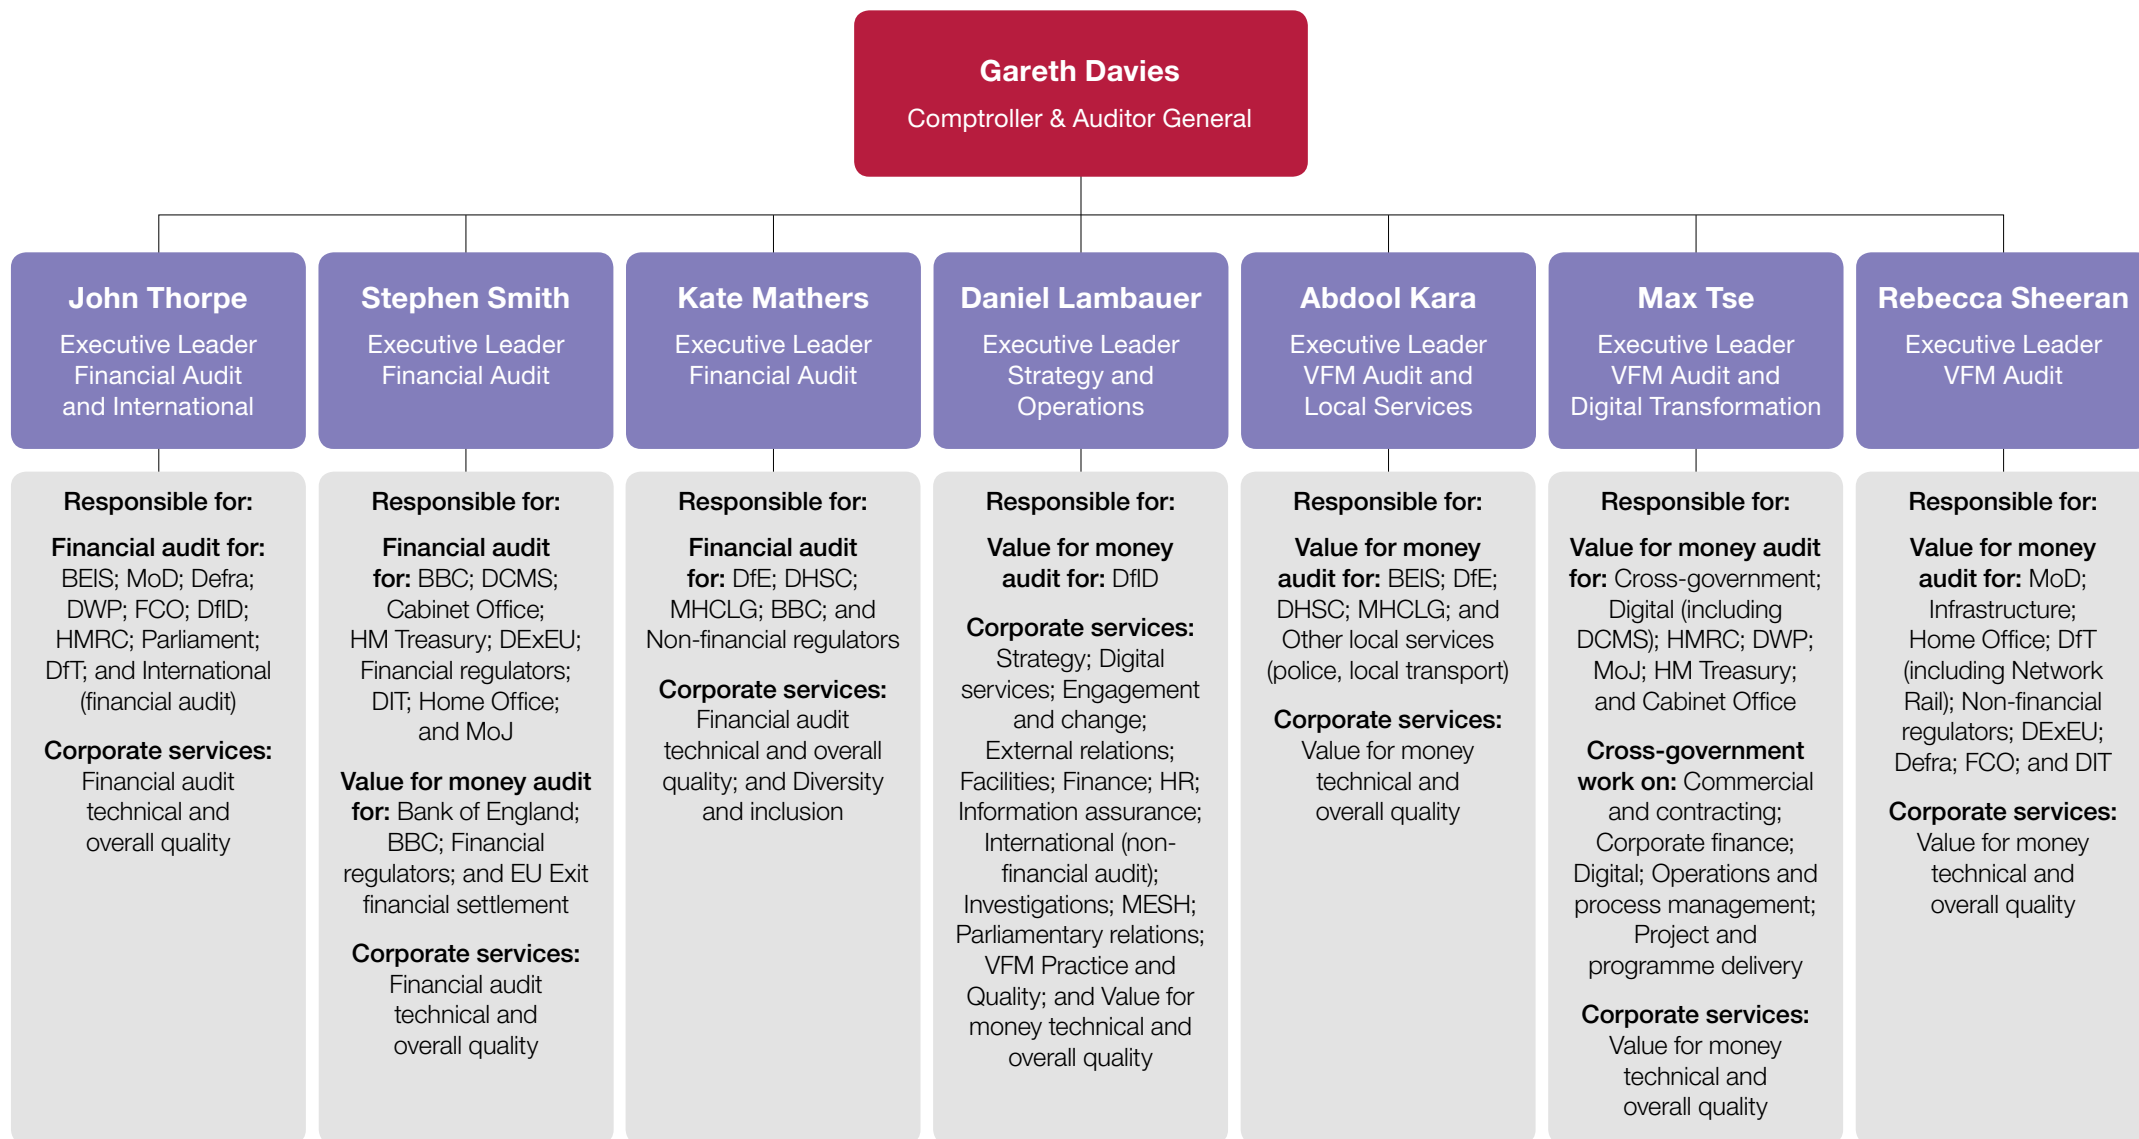

# Leadership Team

**Note:** BEIS = Department for Business, Energy & Industrial Strategy; DCMS = Department for Digital, Culture, Media & Sport; DfID = Department for International Development; DIT = Department for International Trade; DfE = Department for Education; Defra = Department for Environment, Food & Rural Affairs; DExEU = Department for Exiting the European Union; DfT = Department for Transport; DHSC = Department of Health & Social Care; FCO = Foreign & Commonwealth Office; HMRC = HM Revenue & Customs; MoD = Ministry of Defence; MHCLG = Ministry of Housing, Communities & Local Government; MoJ = Ministry of Justice; DWP = Department for Work & Pensions; MESH = Methods, Economics, Statistics Hub; and VFM = Value for money